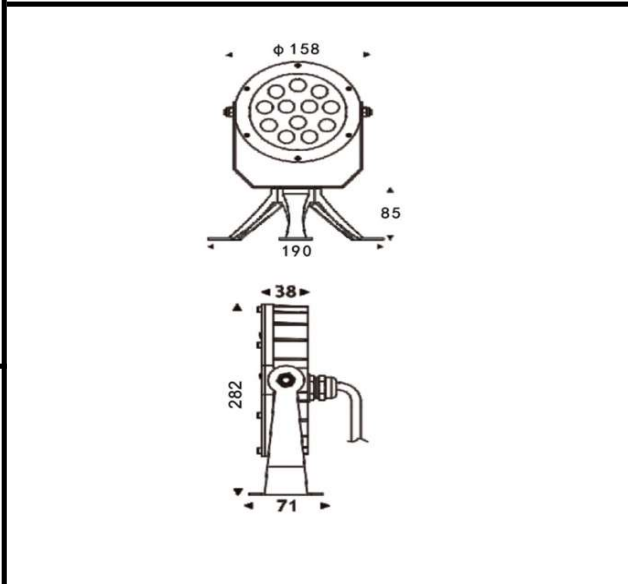

Sovitron Interior Pvt.Ltd.

Model Name	EDGE-5023/ DL-OBL-5023-24
Description	UNDER WATER LIGHT

Technical description	Image
-----------------------	-------

Dimension	Dia=158mm H=85mm
Frame	Aluminum die cast
Color Tempertaure	5700K
Power	24W
Total Luminous Flux	1560 lm
Efficacy	65 lm/W
IP rating	68
Color Rendering	≥80
Mounting	Recessed
Optics	Clear glass
Dimming	NON-Dimmable
Operating Voltage	DC24V
Standard Lifetime	L70 minimum at 50,000 burning hours

Remarks:-

Dimension diagram

Address: Plot #7 Saroorpur-Nangla Industrial Area,Ballabgharh-Sohna Road,Faridabad-121005
Email: info@sovitron.com